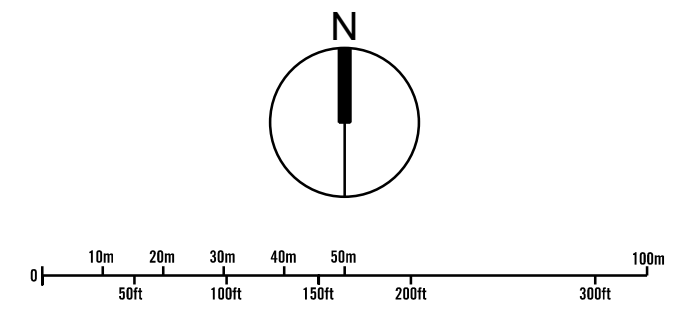

project
RESIDENTIAL SITE AT
FOSSETTS WAY
SOUTHEND-ON-SEA

client
ILKE HOMES

drawing
SITE LOCATION PLAN

status
PLANNING

ROBERTS LIMBRICK LTD
The Carriage Building, Bruton Way,
Gloucester, GL1 1DG ☐
The Estates Office, 25 - 26 Gold Tops,
Newport, NP20 4PG ☐
T. 03333 405 500
mail@robertslimbrick.com
www.robertslimbrick.com
Registered Office : England No. 06658029

scale 1/2500 @ A3
date 26/03/21 **author** SB

project	drg no.	rev.
9913	PL01	-