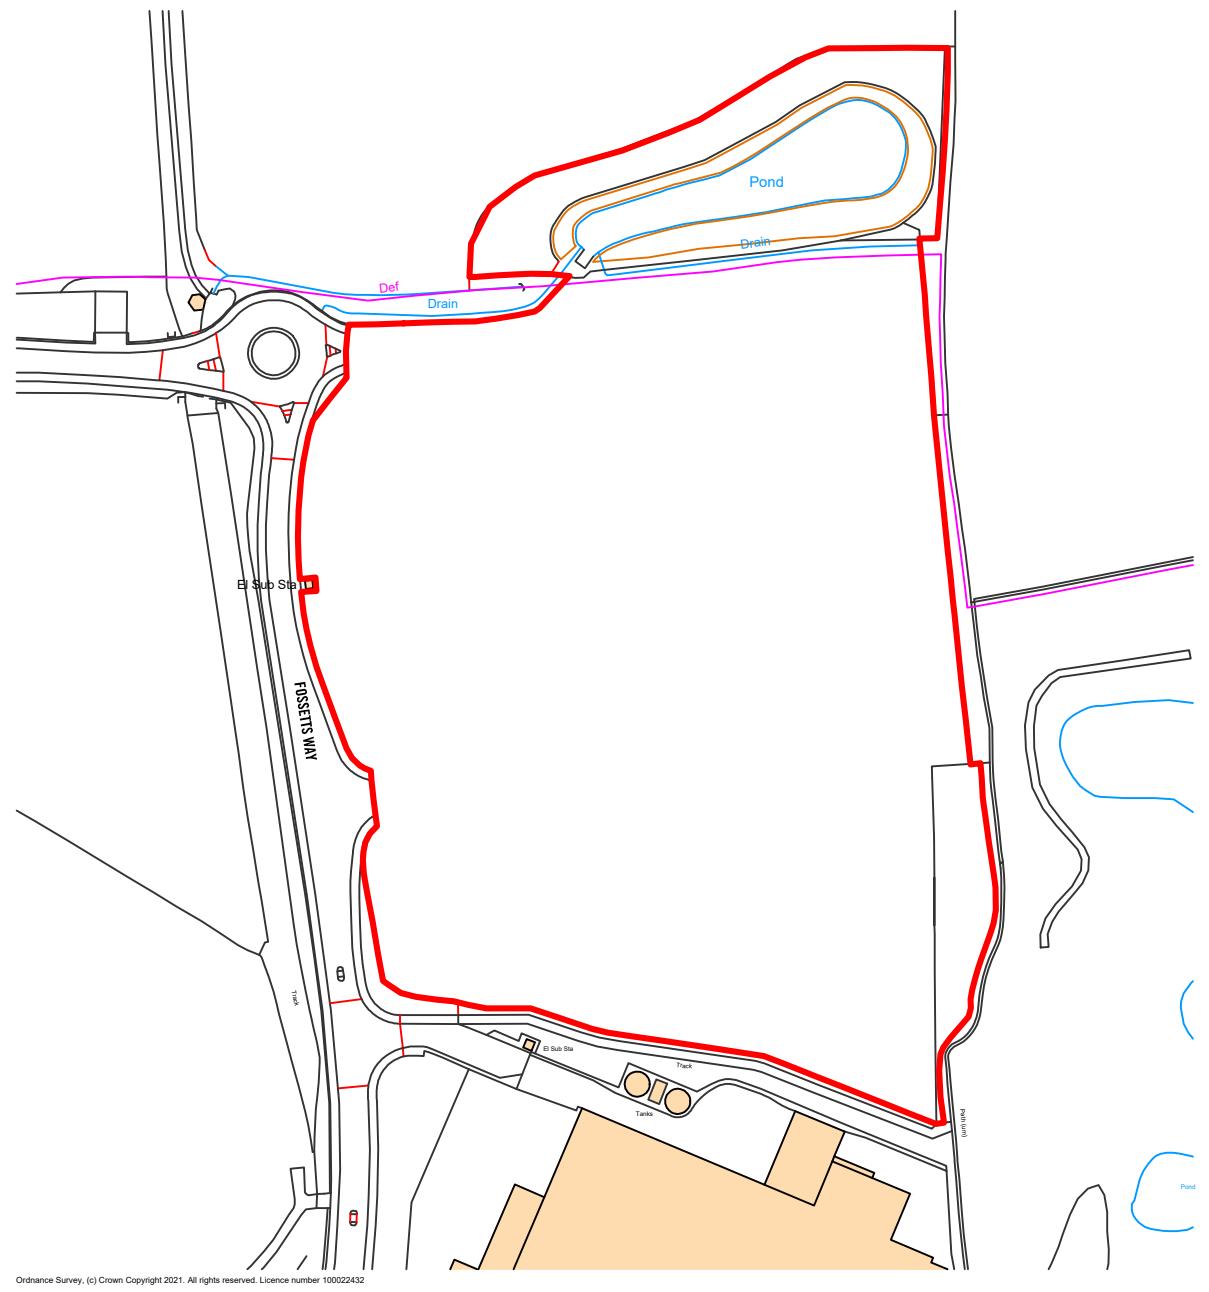

project
RESIDENTIAL SITE AT
FOSSETTS WAY
SOUTHEND-ON-SEA

client
ILKE HOMES

drawing
SITE LOCATION PLAN

status
PLANNING

ROBERTS LIMBRICK LTD
The Carriage Building, Bruton Way,
Gloucester, GL1 1DG ☐
The Estates Office, 25 - 26 Gold Tops,
Newport, NP20 4PG ☐
T. 03333 405 500
mail@robertslimbrick.com
www.robertslimbrick.com
Registered Office : England No. 06658029

scale 1/2500 @ A3
date 26/03/21 **author** SB

project	drg no.	rev.
9913	PL01	-